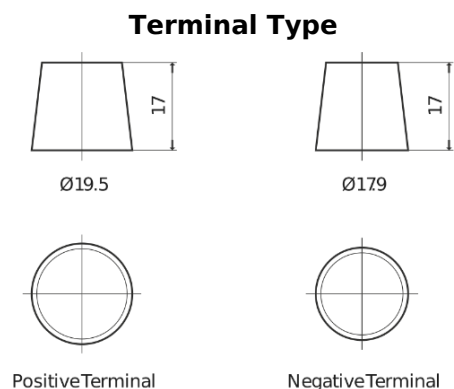

Product overview

Batteries for Cars

High-Tech TA955

Part number	TA955
Technology	Flooded
EAN/GTIN	3661024054195
Voltage	12 V
Capacity	95.0 Ah
CCA	800 A
Length	306 mm
Width	173 mm
Height	222 mm
Box size	D31
Polarity	ETN 1
Terminal Type	EN taper post
Hold Down	Korean B1
Weights (subject of variation)	21.40 kg