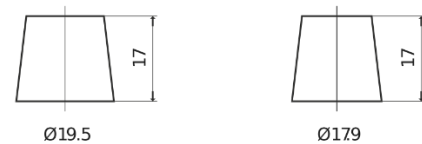

**Product overview**

Batteries for Cars

**Premium EA1000**

Part number	EA1000
Technology	Flooded
EAN/GTIN	3661024034258
Voltage	12 V
Capacity	100 Ah
CCA	900 A
Length	353 mm
Width	175 mm
Height	190 mm
Box size	L05
Polarity	ETN 0
Terminal Type	EN taper post
Hold Down	B13
Weights (subject of variation)	22.60 kg

**Polarity**

**Terminal Type**

Positive Terminal

Negative Terminal

**Hold Down**

Design, features and specifications are subject to change without notice. We disclaim any representation or warranty, express or implied, concerning the data or recommendations, and in no event shall be liable for any loss or damage claimed to have arisen as a result. Some products may not be available in your local market.