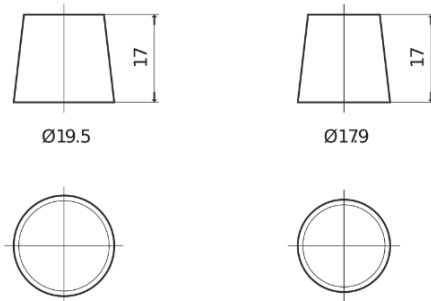

Product overview

Batteries for Cars

High-Tech TA770

Part number	TA770
Technology	Flooded
EAN/GTIN	3661024054249
Voltage	12 V
Capacity	77.0 Ah
CCA	760 A
Length	278 mm
Width	175 mm
Height	190 mm
Box size	L03
Polarity	ETN 0
Terminal Type	EN taper post
Hold Down	B13
Weights (subject of variation)	17.50 kg

Polarity

Terminal Type

Positive Terminal

Negative Terminal

Hold Down

Design, features and specifications are subject to change without notice. We disclaim any representation or warranty, express or implied, concerning the data or recommendations, and in no event shall be liable for any loss or damage claimed to have arisen as a result. Some products may not be available in your local market.