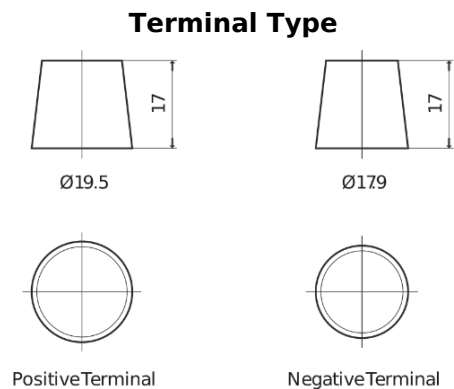

Product overview

Batteries for Cars

High-Tech TA755

Part number	TA755
Technology	Flooded
EAN/GTIN	3661024054171
Voltage	12 V
Capacity	75.0 Ah
CCA	630 A
Length	270 mm
Width	173 mm
Height	222 mm
Box size	D26
Polarity	ETN 1
Terminal Type	EN taper post
Hold Down	Korean B1+B6
Weights (subject of variation)	17.40 kg