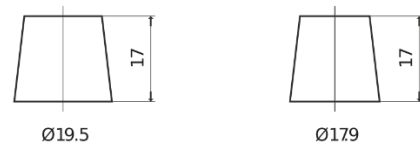

Product overview

Batteries for Cars

High-Tech TA722

Part number	TA722
Technology	Flooded
EAN/GTIN	3661024054287
Voltage	12 V
Capacity	72.0 Ah
CCA	720 A
Length	278 mm
Width	175 mm
Height	175 mm
Box size	LB3
Polarity	ETN 0
Terminal Type	EN taper post
Hold Down	B13
Weights (subject of variation)	15.90 kg

Polarity

Terminal Type

Positive Terminal

Negative Terminal

Hold Down

Design, features and specifications are subject to change without notice. We disclaim any representation or warranty, express or implied, concerning the data or recommendations, and in no event shall be liable for any loss or damage claimed to have arisen as a result. Some products may not be available in your local market.