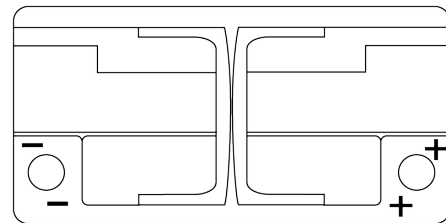

**Product overview**

Batteries for Marine and Leisure

**Dual AGM EP800**

Part number	EP800
Technology	AGM
EAN/GTIN	3661024036535
Voltage	12 V
Capacity	95 Ah
CCA	850 A
Watt hour	800 Wh
Length	353 mm
Width	175 mm
Height	190 mm
Box size	L05
Polarity	ETN 0
Terminal Type	EN taper post
Hold Down	B13
Weights (subject of variation)	26.10 kg

**Polarity**

**Terminal Type**

Positive Terminal

Negative Terminal

**Hold Down**

Design, features and specifications are subject to change without notice. We disclaim any representation or warranty, express or implied, concerning the data or recommendations, and in no event shall be liable for any loss or damage claimed to have arisen as a result. Some products may not be available in your local market.