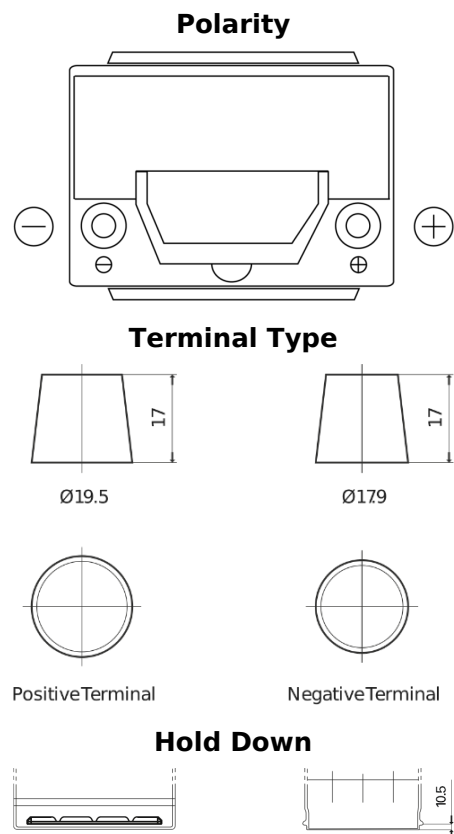

Product overview

Batteries for Cars

High-Tech TA654

Part number	TA654
Technology	Flooded
EAN/GTIN	3661024054140
Voltage	12 V
Capacity	65.0 Ah
CCA	580 A
Length	230 mm
Width	173 mm
Height	222 mm
Box size	D23
Polarity	ETN 0
Terminal Type	EN taper post
Hold Down	Korean B1
Weights (subject of variation)	16.00 kg