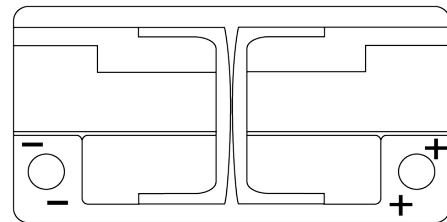

**Product overview**

Batteries for Marine and Leisure

**Dual AGM EP800**

Part number	EP800
Technology	AGM
EAN/GTIN	3661024036535
Voltage	12 V
Capacity	95 Ah
CCA	850 A
Watt hour	800 Wh
Length	353 mm
Width	175 mm
Height	190 mm
Box size	L05
Polarity	ETN 0
Terminal Type	EN taper post
Hold Down	B13
Weights (subject of variation)	26.10 kg

**Polarity**

**Terminal Type**

Ø19.5

Ø17

Positive Terminal

Negative Terminal

**Hold Down**

Design, features and specifications are subject to change without notice. We disclaim any representation or warranty, express or implied, concerning the data or recommendations, and in no event shall be liable for any loss or damage claimed to have arisen as a result. Some products may not be available in your local market.