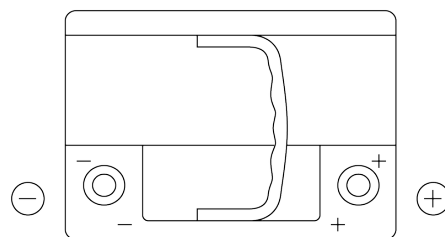

**Product overview**

Batteries for Cars

**High-Tech TA640**

Part number	TA640
Technology	Flooded
EAN/GTIN	3661024054225
Voltage	12 V
Capacity	64.0 Ah
CCA	640 A
Length	242 mm
Width	175 mm
Height	190 mm
Box size	L02
Polarity	ETN 0
Terminal Type	EN taper post
Hold Down	B13
Weights (subject of variation)	14.90 kg

**Polarity**

**Terminal Type**

Positive Terminal

Negative Terminal

**Hold Down**

Design, features and specifications are subject to change without notice. We disclaim any representation or warranty, express or implied, concerning the data or recommendations, and in no event shall be liable for any loss or damage claimed to have arisen as a result. Some products may not be available in your local market.