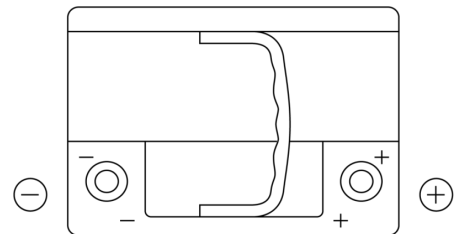

**Product overview**

Batteries for Cars

**High-Tech TA612**

Part number	TA612
Technology	Flooded
EAN/GTIN	3661024054270
Voltage	12 V
Capacity	61.0 Ah
CCA	600 A
Length	242 mm
Width	175 mm
Height	175 mm
Box size	LB2
Polarity	ETN 0
Terminal Type	EN taper post
Hold Down	B13
Weights (subject of variation)	14.00 kg

**Polarity**

**Terminal Type**

Positive Terminal

Negative Terminal

**Hold Down**

Design, features and specifications are subject to change without notice. We disclaim any representation or warranty, express or implied, concerning the data or recommendations, and in no event shall be liable for any loss or damage claimed to have arisen as a result. Some products may not be available in your local market.