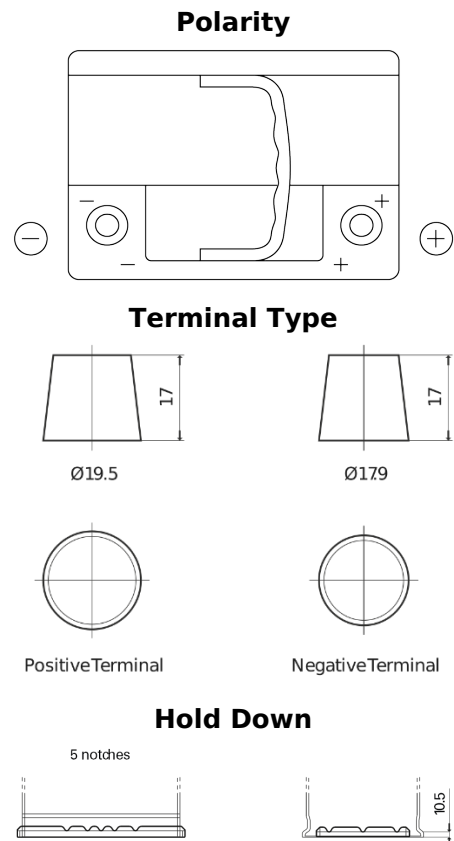

Product overview

Batteries for Cars

High-Tech TA612

Part number	TA612
Technology	Flooded
EAN/GTIN	3661024054270
Voltage	12 V
Capacity	61.0 Ah
CCA	600 A
Length	242 mm
Width	175 mm
Height	175 mm
Box size	LB2
Polarity	ETN 0
Terminal Type	EN taper post
Hold Down	B13
Weights (subject of variation)	14.00 kg