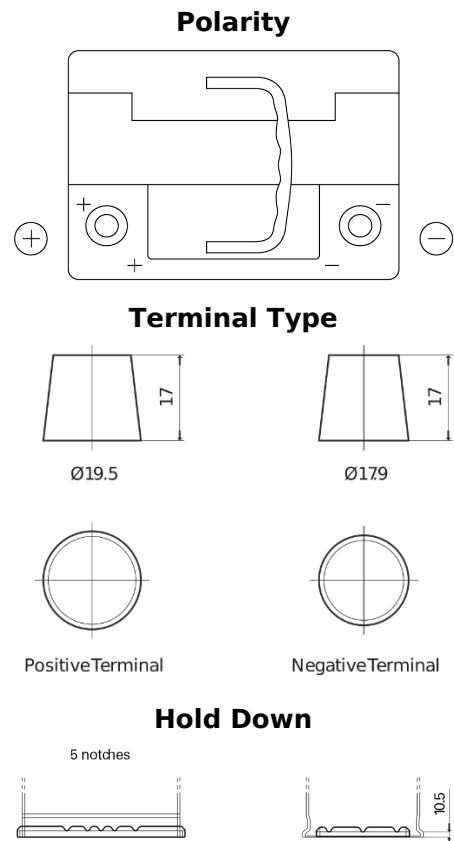

Product overview

Batteries for Cars

High-Tech TA601

Part number	TA601
Technology	Flooded
EAN/GTIN	3661024054232
Voltage	12 V
Capacity	60.0 Ah
CCA	600 A
Length	242 mm
Width	175 mm
Height	190 mm
Box size	L02
Polarity	ETN 1
Terminal Type	EN taper post
Hold Down	B13
Weights (subject of variation)	15.00 kg