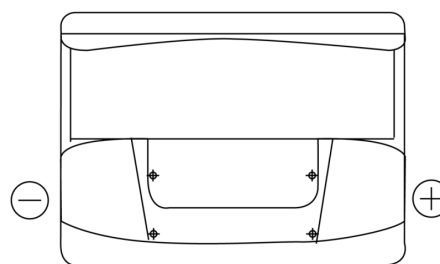

Product overview

Batteries for Cars

Plus CB602

Part number	CB602
Technology	Flooded
EAN/GTIN	3661024014632
Voltage	12 V
Capacity	60.0 Ah
CCA	540 A
Length	242 mm
Width	175 mm
Height	175 mm
Box size	LB2
Polarity	ETN 0
Terminal Type	EN taper post
Hold Down	B13
Weights (subject of variation)	12.90 kg

Polarity

Terminal Type

Positive Terminal

Negative Terminal

Hold Down

Design, features and specifications are subject to change without notice. We disclaim any representation or warranty, express or implied, concerning the data or recommendations, and in no event shall be liable for any loss or damage claimed to have arisen as a result. Some products may not be available in your local market.