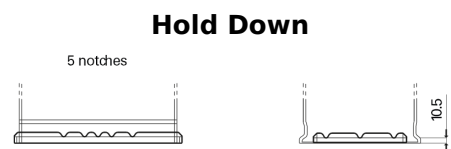

Product overview

Batteries for Cars

High-Tech TA530

Part number	TA530
Technology	Flooded
EAN/GTIN	3661024054201
Voltage	12 V
Capacity	53.0 Ah
CCA	540 A
Length	207 mm
Width	175 mm
Height	190 mm
Box size	L01
Polarity	ETN 0
Terminal Type	EN taper post
Hold Down	B13
Weights (subject of variation)	12.70 kg