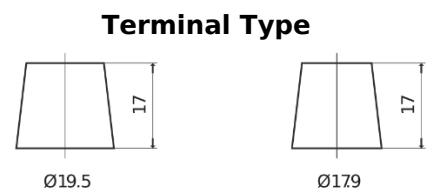

Product overview

Batteries for Cars

High-Tech TA530

Part number	TA530
Technology	Flooded
EAN/GTIN	3661024054201
Voltage	12 V
Capacity	53.0 Ah
CCA	540 A
Length	207 mm
Width	175 mm
Height	190 mm
Box size	L01
Polarity	ETN 0
Terminal Type	EN taper post
Hold Down	B13
Weights (subject of variation)	12.70 kg