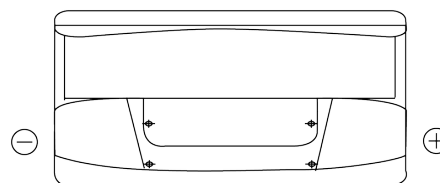

**Product overview**

Batteries for Trucks, Buses, Construction, Agriculture

**PowerPRO Agri&Construction TJ1000**

Part number	TJ1000
Technology	Flooded
EAN/GTIN	3661024056809
Voltage	12 V
Capacity	100 Ah
CCA	850 A
Length	353 mm
Width	175 mm
Height	190 mm
Box size	L05
Polarity	ETN 0
Terminal Type	EN taper post
Hold Down	B13
Weights (subject of variation)	21.80 kg

**Polarity**

**Terminal Type**

Ø19.5

Ø179

Positive Terminal

Negative Terminal

**Hold Down**

5 notches