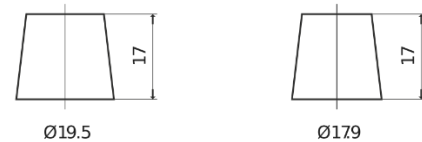

Product overview

Batteries for Trucks, Buses, Construction, Agriculture

PowerPRO Agri&Construction TJ1000

Part number	TJ1000
Technology	Flooded
EAN/GTIN	3661024056809
Voltage	12 V
Capacity	100 Ah
CCA	850 A
Length	353 mm
Width	175 mm
Height	190 mm
Box size	L05
Polarity	ETN 0
Terminal Type	EN taper post
Hold Down	B13
Weights (subject of variation)	21.80 kg

Polarity

Terminal Type

Positive Terminal

Negative Terminal

Hold Down

Design, features and specifications are subject to change without notice. We disclaim any representation or warranty, express or implied, concerning the data or recommendations, and in no event shall be liable for any loss or damage claimed to have arisen as a result. Some products may not be available in your local market.