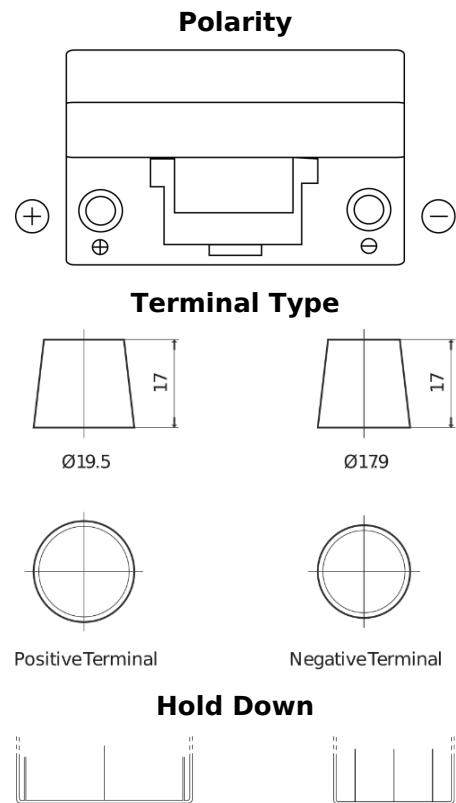

**Product overview**

Batteries for Marine and Leisure

**Dual EFB SZ650**

Part number	SZ650
Technology	EFB
EAN/GTIN	3661024066631
Voltage	12 V
Capacity	75.0 Ah
CCA	750 A
Watt hour	650 Wh
Length	260 mm
Width	173 mm
Height	222 mm
Box size	D26
Polarity	ETN 1
Terminal Type	EN taper post
Hold Down	B0
Weights (subject of variation)	19.00 kg