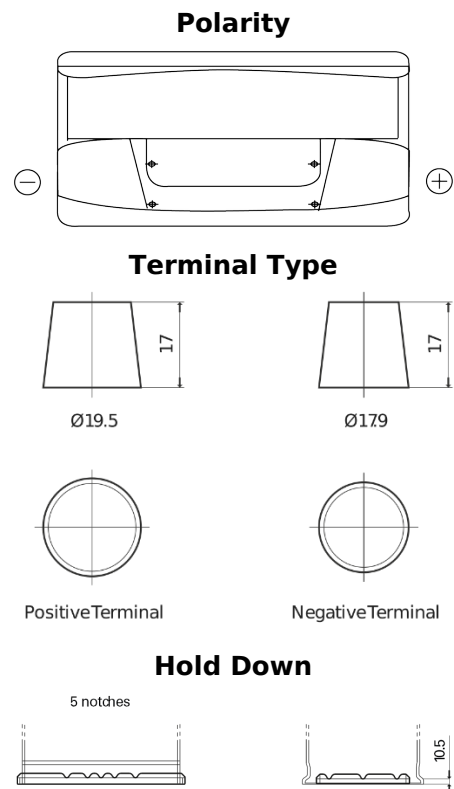

Product overview

Batteries for Trucks, Buses, Construction, Agriculture

PowerPRO Agri&Construction CJ1000

Part number	CJ1000
Technology	Flooded
EAN/GTIN	3661024016827
Voltage	12 V
Capacity	100 Ah
CCA	850 A
Length	353 mm
Width	175 mm
Height	190 mm
Box size	L05
Polarity	ETN 0
Terminal Type	EN taper post
Hold Down	B13
Weights (subject of variation)	21.80 kg