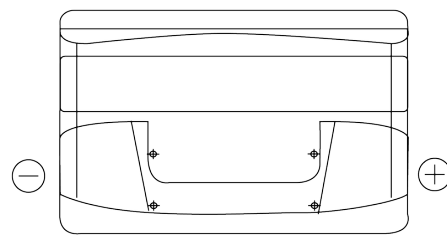

**Product overview**

Batteries for Cars

**Technica TB950**

Part number	TB950
Technology	Flooded
EAN/GTIN	3661024054584
Voltage	12 V
Capacity	95 Ah
CCA	800 A
Length	353 mm
Width	175 mm
Height	190 mm
Box size	L05
Polarity	ETN 0
Terminal Type	EN taper post
Hold Down	B13
Weights (subject of variation)	21.60 kg

**Polarity**

**Terminal Type**

Positive Terminal

Negative Terminal

**Hold Down**

Design, features and specifications are subject to change without notice. We disclaim any representation or warranty, express or implied, concerning the data or recommendations, and in no event shall be liable for any loss or damage claimed to have arisen as a result. Some products may not be available in your local market.