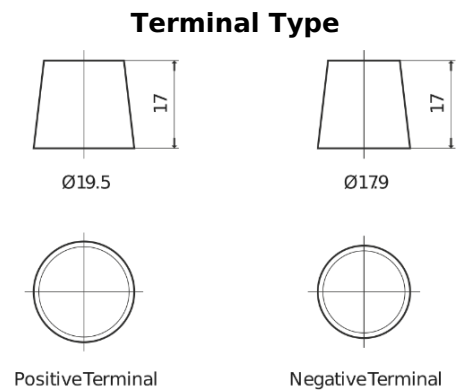

Product overview

Batteries for Marine and Leisure

Dual SR600

Part number	SR600
Technology	Flooded
EAN/GTIN	3661024071611
Voltage	12 V
Capacity	120.0 Ah
CCA	800 A
Length	349 mm
Width	175 mm
Height	285 mm
Box size	D03
Polarity	ETN 1
Terminal Type	EN taper post
Hold Down	B0
Weights (subject of variation)	31.40 kg