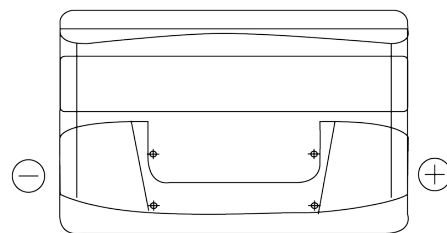

Product overview

Batteries for Cars

Formula FB950

Part number	FB950
Technology	Flooded
EAN/GTIN	3661024044585
Voltage	12 V
Capacity	95 Ah
CCA	800 A
Length	353 mm
Width	175 mm
Height	190 mm
Box size	L05
Polarity	ETN 0
Terminal Type	EN taper post
Hold Down	B13
Weights (subject of variation)	21.60 kg

Polarity

Terminal Type

Positive Terminal

Negative Terminal

Hold Down

Design, features and specifications are subject to change without notice. We disclaim any representation or warranty, express or implied, concerning the data or recommendations, and in no event shall be liable for any loss or damage claimed to have arisen as a result. Some products may not be available in your local market.