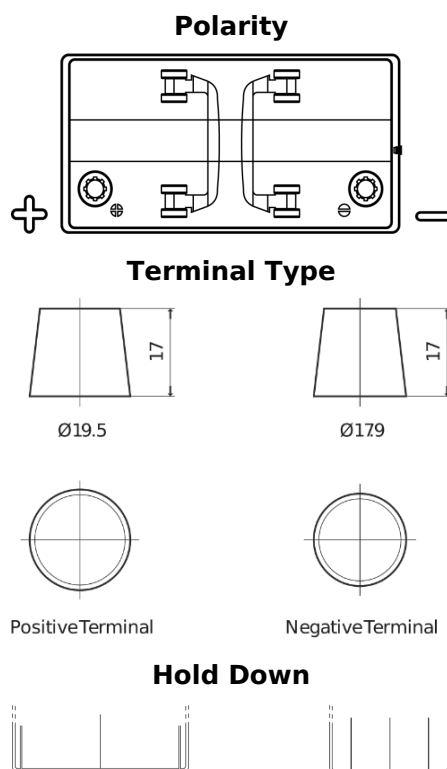

Product overview

Batteries for Marine and Leisure

Dual SR550

Part number	SR550
Technology	Flooded
EAN/GTIN	3661024065986
Voltage	12 V
Capacity	115.0 Ah
CCA	760 A
Watt hour	550 Wh
Length	349 mm
Width	175 mm
Height	235 mm
Box size	D02
Polarity	ETN 1
Terminal Type	EN taper post
Hold Down	B0
Weights (subject of variation)	27.80 kg