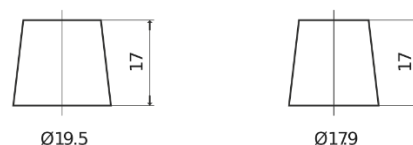

Terminal Type