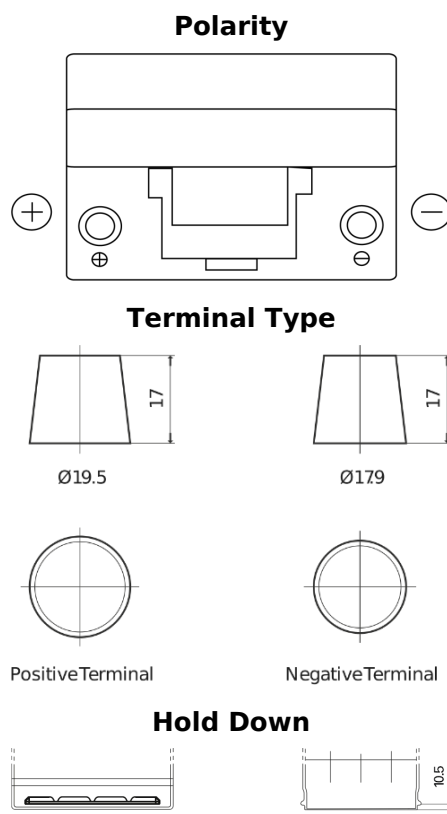

**Product overview**

Batteries for Marine and Leisure

**Dual SR450**

Part number	SR450
Technology	Flooded
EAN/GTIN	3661024065993
Voltage	12 V
Capacity	95.0 Ah
CCA	650 A
Watt hour	450 Wh
Length	306 mm
Width	173 mm
Height	222 mm
Box size	D31
Polarity	ETN 1
Terminal Type	EN taper post
Hold Down	Korean B1
Weights (subject of variation)	21.70 kg