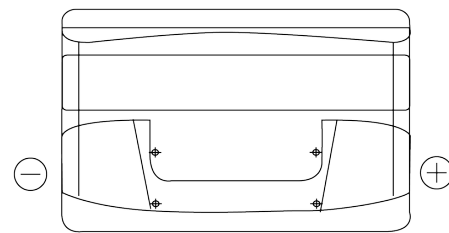

Product overview

Batteries for Cars

Plus CB950

Part number	CB950
Technology	Flooded
EAN/GTIN	3661024014588
Voltage	12 V
Capacity	95 Ah
CCA	800 A
Length	353 mm
Width	175 mm
Height	190 mm
Box size	L05
Polarity	ETN 0
Terminal Type	EN taper post
Hold Down	B13
Weights (subject of variation)	21.60 kg

Polarity

Terminal Type

Positive Terminal

Negative Terminal

Hold Down

Design, features and specifications are subject to change without notice. We disclaim any representation or warranty, express or implied, concerning the data or recommendations, and in no event shall be liable for any loss or damage claimed to have arisen as a result. Some products may not be available in your local market.