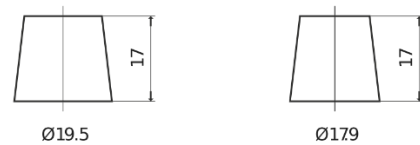

Terminal Type