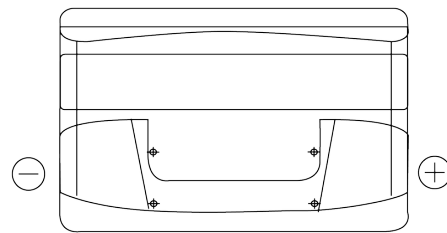

**Product overview**

Batteries for Cars

**Plus CB950**

Part number	CB950
Technology	Flooded
EAN/GTIN	3661024014588
Voltage	12 V
Capacity	95 Ah
CCA	800 A
Length	353 mm
Width	175 mm
Height	190 mm
Box size	L05
Polarity	ETN 0
Terminal Type	EN taper post
Hold Down	B13
Weights (subject of variation)	21.60 kg

**Polarity**

**Terminal Type**

Positive Terminal

Negative Terminal

**Hold Down**

Design, features and specifications are subject to change without notice. We disclaim any representation or warranty, express or implied, concerning the data or recommendations, and in no event shall be liable for any loss or damage claimed to have arisen as a result. Some products may not be available in your local market.