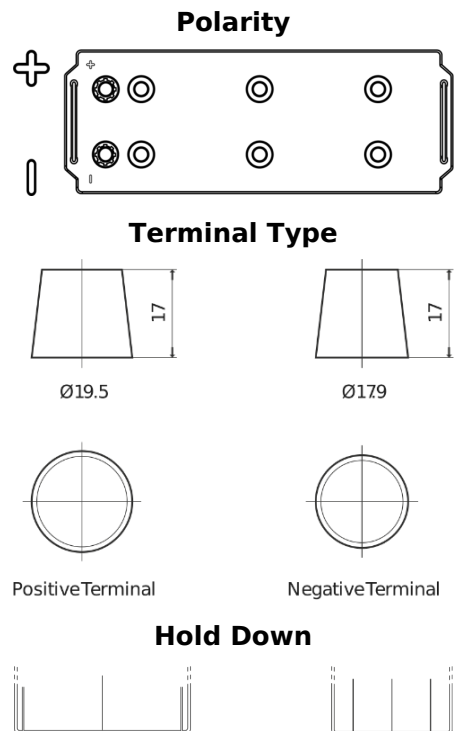

Product overview

Batteries for Marine and Leisure

Start SN900

Part number	SN900
Technology	Flooded
EAN/GTIN	3661024066068
Voltage	12 V
Capacity	140.0 Ah
CCA	800 A
MCA	900
Length	513 mm
Width	189 mm
Height	223 mm
Box size	D04
Polarity	ETN 3
Terminal Type	EN taper post
Hold Down	B0
Weights (subject of variation)	34.10 kg