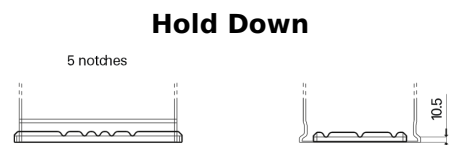

Product overview

Batteries for Marine and Leisure

Equipment ET650

Part number	ET650
Technology	Flooded
EAN/GTIN	3661024035927
Voltage	12 V
Capacity	100 Ah
Watt hour	650 Wh
Length	353 mm
Width	175 mm
Height	190 mm
Box size	L05
Polarity	ETN 0
Terminal Type	EN taper post
Hold Down	B13
Weights (subject of variation)	26.50 kg