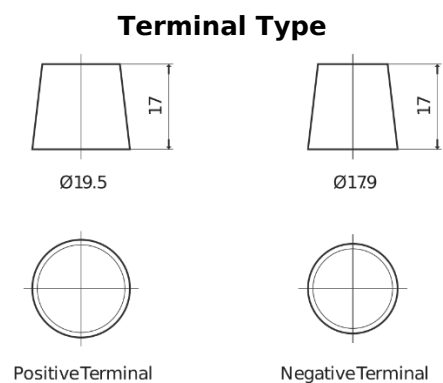

Product overview

Batteries for Marine and Leisure

Equipment ET650

Part number	ET650
Technology	Flooded
EAN/GTIN	3661024035927
Voltage	12 V
Capacity	100 Ah
Watt hour	650 Wh
Length	353 mm
Width	175 mm
Height	190 mm
Box size	L05
Polarity	ETN 0
Terminal Type	EN taper post
Hold Down	B13
Weights (subject of variation)	26.50 kg