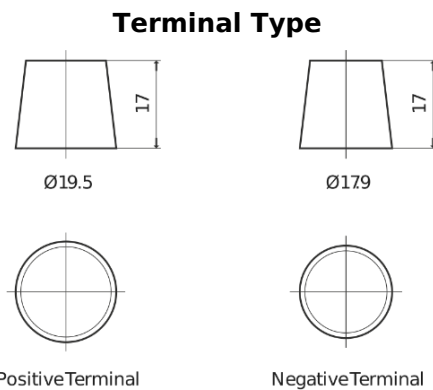

**Product overview**

Batteries for Marine and Leisure

**Start SN1100**

Part number	SN1100
Technology	Flooded
EAN/GTIN	3661024066051
Voltage	12 V
Capacity	180.0 Ah
CCA	1000 A
MCA	1100
Length	513 mm
Width	223 mm
Height	223 mm
Box size	D05
Polarity	ETN 3
Terminal Type	EN taper post
Hold Down	B0
Weights (subject of variation)	42.80 kg