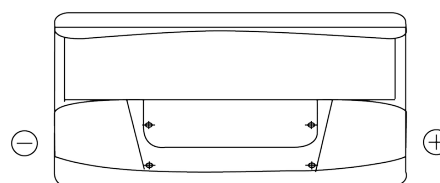

Product overview

Batteries for Marine and Leisure

Start EN800

| | |
|--------------------------------|---------------|
| Part number | EN800 |
| Technology | Flooded |
| EAN/GTIN | 3661024036351 |
| Voltage | 12 V |
| Capacity | 90 Ah |
| CCA | 720 A |
| MCA | 800 |
| Length | 353 mm |
| Width | 175 mm |
| Height | 190 mm |
| Box size | L05 |
| Polarity | ETN 0 |
| Terminal Type | EN taper post |
| Hold Down | B13 |
| Weights (subject of variation) | 20.50 kg |

Polarity

Terminal Type

Positive Terminal

Negative Terminal

Hold Down

Design, features and specifications are subject to change without notice. We disclaim any representation or warranty, express or implied, concerning the data or recommendations, and in no event shall be liable for any loss or damage claimed to have arisen as a result. Some products may not be available in your local market.