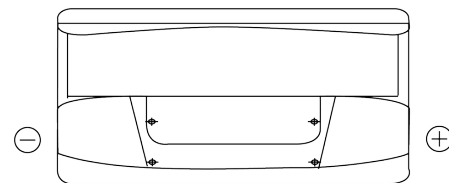

Product overview

Batteries for Marine and Leisure

Start EN800

Part number	EN800
Technology	Flooded
EAN/GTIN	3661024036351
Voltage	12 V
Capacity	90 Ah
CCA	720 A
MCA	800
Length	353 mm
Width	175 mm
Height	190 mm
Box size	L05
Polarity	ETN 0
Terminal Type	EN taper post
Hold Down	B13
Weights (subject of variation)	20.50 kg

Polarity

Terminal Type

Hold Down

Design, features and specifications are subject to change without notice. We disclaim any representation or warranty, express or implied, concerning the data or recommendations, and in no event shall be liable for any loss or damage claimed to have arisen as a result. Some products may not be available in your local market.