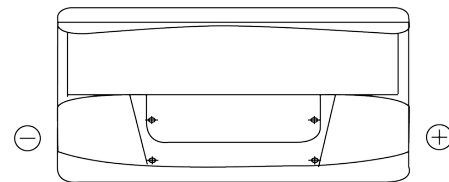

Product overview

Batteries for Cars

Standard CC900

Part number	CC900
Technology	Flooded
EAN/GTIN	3661024014830
Voltage	12 V
Capacity	90 Ah
CCA	720 A
Length	353 mm
Width	175 mm
Height	190 mm
Box size	L05
Polarity	ETN 0
Terminal Type	EN taper post
Hold Down	B13
Weights (subject of variation)	20.50 kg

Polarity

Terminal Type

Positive Terminal

Negative Terminal

Hold Down

Design, features and specifications are subject to change without notice. We disclaim any representation or warranty, express or implied, concerning the data or recommendations, and in no event shall be liable for any loss or damage claimed to have arisen as a result. Some products may not be available in your local market.