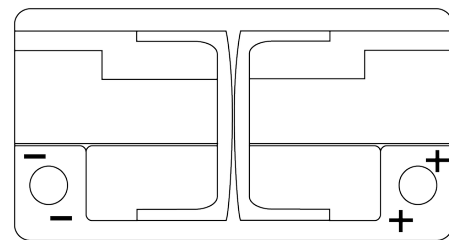

Product overview

Batteries for Cars

Premium EA900

Part number	EA900
Technology	Flooded
EAN/GTIN	3661024036450
Voltage	12 V
Capacity	90 Ah
CCA	720 A
Length	315 mm
Width	175 mm
Height	190 mm
Box size	L04
Polarity	ETN 0
Terminal Type	EN taper post
Hold Down	B13
Weights (subject of variation)	19.70 kg

Polarity

Terminal Type

Positive Terminal

Negative Terminal

Hold Down

Design, features and specifications are subject to change without notice. We disclaim any representation or warranty, express or implied, concerning the data or recommendations, and in no event shall be liable for any loss or damage claimed to have arisen as a result. Some products may not be available in your local market.