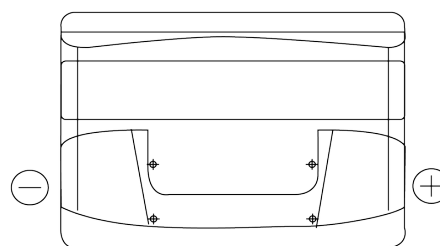

Product overview

Batteries for Cars

Technica TB800

Part number	TB800
Technology	Flooded
EAN/GTIN	3661024056465
Voltage	12 V
Capacity	80 Ah
CCA	640 A
Length	315 mm
Width	175 mm
Height	190 mm
Box size	L04
Polarity	ETN 0
Terminal Type	EN taper post
Hold Down	B13
Weights (subject of variation)	19.00 kg

Polarity

Terminal Type

Positive Terminal

Negative Terminal

Hold Down

Design, features and specifications are subject to change without notice. We disclaim any representation or warranty, express or implied, concerning the data or recommendations, and in no event shall be liable for any loss or damage claimed to have arisen as a result. Some products may not be available in your local market.