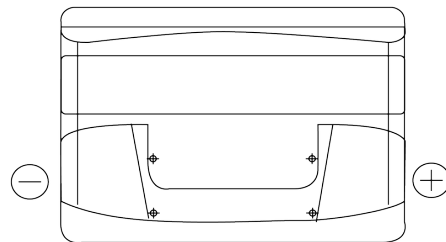

**Product overview**

Batteries for Cars

**Formula FB800**

Part number	FB800
Technology	Flooded
EAN/GTIN	3661024046244
Voltage	12 V
Capacity	80 Ah
CCA	640 A
Length	315 mm
Width	175 mm
Height	190 mm
Box size	L04
Polarity	ETN 0
Terminal Type	EN taper post
Hold Down	B13
Weights (subject of variation)	19.00 kg

**Polarity**

**Terminal Type**

Positive Terminal

Negative Terminal

**Hold Down**

Design, features and specifications are subject to change without notice. We disclaim any representation or warranty, express or implied, concerning the data or recommendations, and in no event shall be liable for any loss or damage claimed to have arisen as a result. Some products may not be available in your local market.