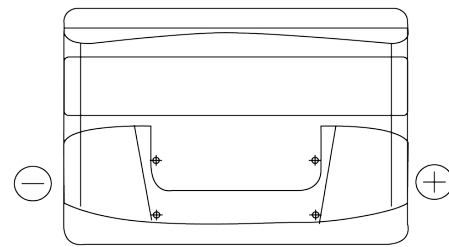

Product overview

Batteries for Cars

Excell EB800

Part number	EB800
Technology	Flooded
EAN/GTIN	3661024036443
Voltage	12 V
Capacity	80 Ah
CCA	640 A
Length	315 mm
Width	175 mm
Height	190 mm
Box size	L04
Polarity	ETN 0
Terminal Type	EN taper post
Hold Down	B13
Weights (subject of variation)	19.00 kg

Polarity

Terminal Type

Positive Terminal

Negative Terminal

Hold Down

Design, features and specifications are subject to change without notice. We disclaim any representation or warranty, express or implied, concerning the data or recommendations, and in no event shall be liable for any loss or damage claimed to have arisen as a result. Some products may not be available in your local market.