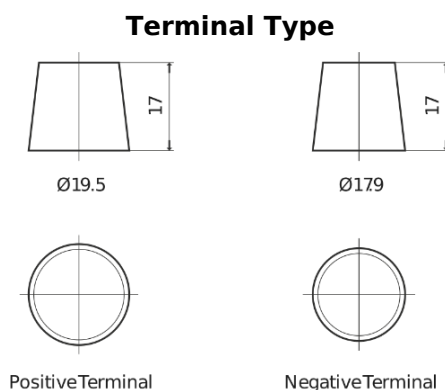

Product overview

Batteries for Trucks, Buses, Construction, Agriculture

PowerPRO Agri&Construction SJ1723

Part number	SJ1723
Technology	Flooded
EAN/GTIN	3661024066495
Voltage	12 V
Capacity	172.0 Ah
CCA	1390 A
Length	513 mm
Width	223 mm
Height	223 mm
Box size	D05
Polarity	ETN 3
Terminal Type	EN taper post
Hold Down	B0
Weights (subject of variation)	48.80 kg