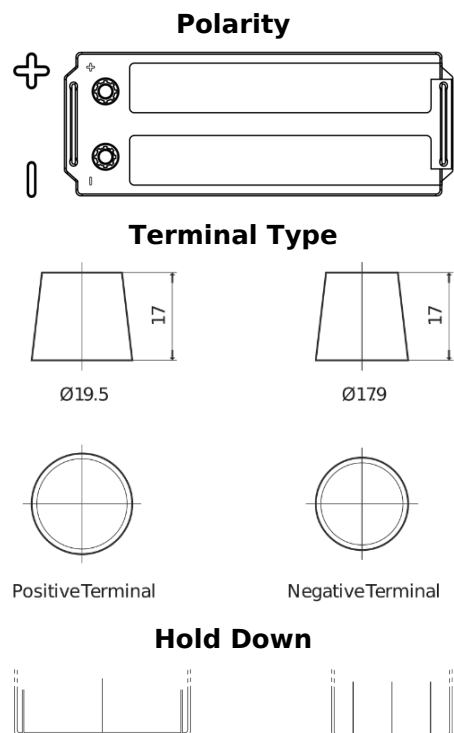

Product overview

Batteries for Trucks, Buses, Construction, Agriculture

PowerPRO Agri&Construction SJ1523

Part number	SJ1523
Technology	Flooded
EAN/GTIN	3661024066518
Voltage	12 V
Capacity	152.0 Ah
CCA	1130 A
Length	513 mm
Width	189 mm
Height	223 mm
Box size	D04
Polarity	ETN 3
Terminal Type	EN taper post
Hold Down	B0
Weights (subject of variation)	40.30 kg