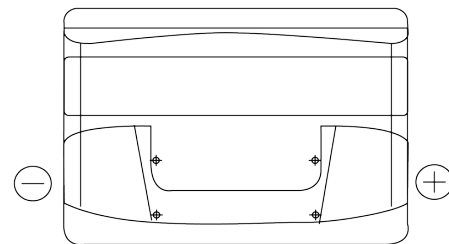

Product overview

Batteries for Cars

Power DB800

Part number	DB800
Technology	Flooded
EAN/GTIN	3661024026246
Voltage	12 V
Capacity	80 Ah
CCA	640 A
Length	315 mm
Width	175 mm
Height	190 mm
Box size	L04
Polarity	ETN 0
Terminal Type	EN taper post
Hold Down	B13
Weights (subject of variation)	19.00 kg

Polarity

Terminal Type

Positive Terminal

Negative Terminal

Hold Down

Design, features and specifications are subject to change without notice. We disclaim any representation or warranty, express or implied, concerning the data or recommendations, and in no event shall be liable for any loss or damage claimed to have arisen as a result. Some products may not be available in your local market.