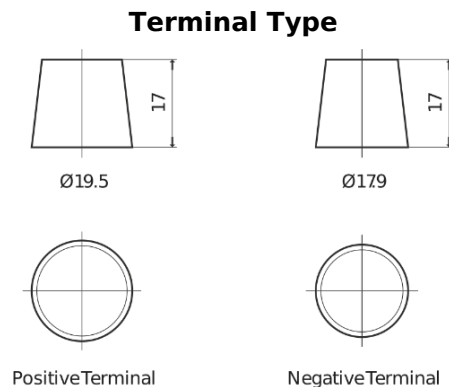

Product overview

Batteries for Trucks, Buses, Construction, Agriculture

StartPRO SG2254

| | |
|--------------------------------|---------------|
| Part number | SG2254 |
| Technology | Flooded |
| EAN/GTIN | 3661024066594 |
| Voltage | 12 V |
| Capacity | 225.0 Ah |
| CCA | 1200 A |
| Length | 518 mm |
| Width | 274 mm |
| Height | 240 mm |
| Box size | D06 |
| Polarity | ETN 4 |
| Terminal Type | EN taper post |
| Hold Down | B0 |
| Weights (subject of variation) | 54.90 kg |