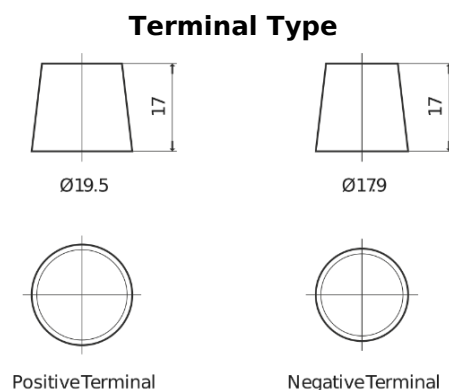

**Product overview**

Batteries for Trucks, Buses, Construction, Agriculture

**StartPRO SG2253**

Part number	SG2253
Technology	Flooded
EAN/GTIN	3661024066587
Voltage	12 V
Capacity	225.0 Ah
CCA	1200 A
Length	518 mm
Width	274 mm
Height	240 mm
Box size	D06
Polarity	ETN 3
Terminal Type	EN taper post
Hold Down	B0
Weights (subject of variation)	54.90 kg