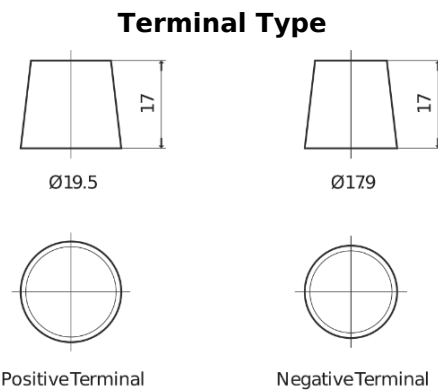

Product overview

Batteries for Trucks, Buses, Construction, Agriculture

StartPRO SG1803

Part number	SG1803
Technology	Flooded
EAN/GTIN	3661024065443
Voltage	12 V
Capacity	180.0 Ah
CCA	1000 A
Length	513 mm
Width	223 mm
Height	223 mm
Box size	D05
Polarity	ETN 3
Terminal Type	EN taper post
Hold Down	B0
Weights (subject of variation)	42.80 kg