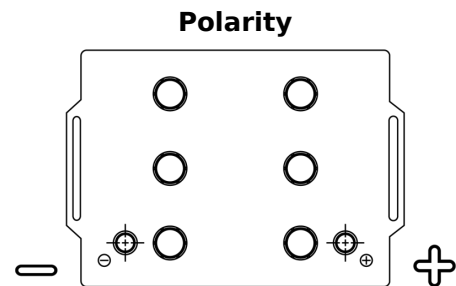

Product overview

Batteries for Trucks, Buses, Construction, Agriculture

StartPRO SG145A

Part number	SG145A
Technology	Flooded
EAN/GTIN	3661024065559
Voltage	12 V
Capacity	145.0 Ah
CCA	1000 A
Length	360 mm
Width	253 mm
Height	240 mm
Box size	F21
Polarity	ETN 6
Terminal Type	EN taper post
Hold Down	B0
Weights (subject of variation)	38.10 kg