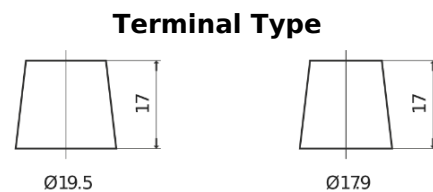

Product overview

Batteries for Trucks, Buses, Construction, Agriculture

StartPRO SG1403

Part number	SG1403
Technology	Flooded
EAN/GTIN	3661024065429
Voltage	12 V
Capacity	140.0 Ah
CCA	800 A
Length	513 mm
Width	189 mm
Height	223 mm
Box size	D04
Polarity	ETN 3
Terminal Type	EN taper post
Hold Down	B0
Weights (subject of variation)	34.10 kg