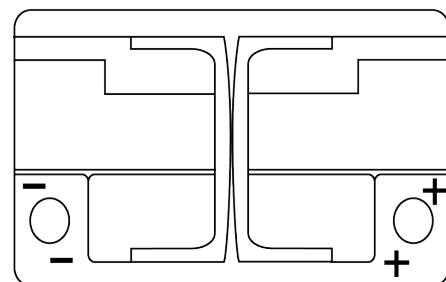

Product overview

Batteries for Cars

AGM EK720

Part number	EK720
Technology	AGM
EAN/GTIN	3661024037907
Voltage	12 V
Capacity	72 Ah
CCA	760 A
Length	278 mm
Width	175 mm
Height	190 mm
Box size	L03
Polarity	ETN 0
Terminal Type	EN taper post
Hold Down	B13
Weights (subject of variation)	20.60 kg

Polarity

Terminal Type

Positive Terminal

Negative Terminal

Hold Down

Design, features and specifications are subject to change without notice. We disclaim any representation or warranty, express or implied, concerning the data or recommendations, and in no event shall be liable for any loss or damage claimed to have arisen as a result. Some products may not be available in your local market.