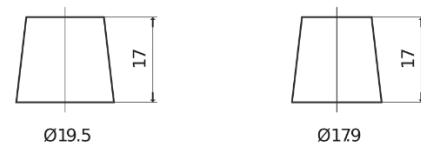

Terminal Type