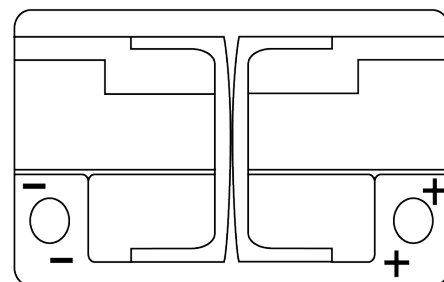

Product overview

Batteries for Cars

AGM EK700

Part number	EK700
Technology	AGM
EAN/GTIN	3661024035712
Voltage	12 V
Capacity	70 Ah
CCA	760 A
Length	278 mm
Width	175 mm
Height	190 mm
Box size	L03
Polarity	ETN 0
Terminal Type	EN taper post
Hold Down	B13
Weights (subject of variation)	20.60 kg

Polarity

Terminal Type

Positive Terminal

Negative Terminal

Hold Down

Design, features and specifications are subject to change without notice. We disclaim any representation or warranty, express or implied, concerning the data or recommendations, and in no event shall be liable for any loss or damage claimed to have arisen as a result. Some products may not be available in your local market.