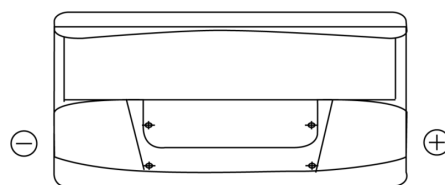

**Product overview**

Batteries for Cars

**Standard SC900**

Part number	SC900
Technology	Flooded
EAN/GTIN	3661024064835
Voltage	12 V
Capacity	90.0 Ah
CCA	720 A
Length	353 mm
Width	175 mm
Height	190 mm
Box size	L05
Polarity	ETN 0
Terminal Type	EN taper post
Hold Down	B13
Weights (subject of variation)	20.50 kg

**Polarity**

**Terminal Type**

Positive Terminal

Negative Terminal

**Hold Down**

Design, features and specifications are subject to change without notice. We disclaim any representation or warranty, express or implied, concerning the data or recommendations, and in no event shall be liable for any loss or damage claimed to have arisen as a result. Some products may not be available in your local market.