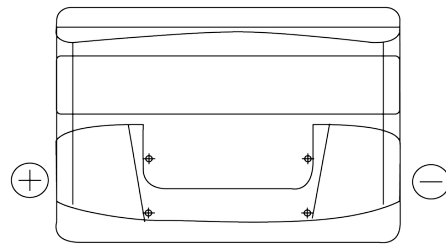

Product overview

Batteries for Cars

Formula FB741

Part number	FB741
Technology	Flooded
EAN/GTIN	3661024044561
Voltage	12 V
Capacity	74 Ah
CCA	680 A
Length	278 mm
Width	175 mm
Height	190 mm
Box size	L03
Polarity	ETN 1
Terminal Type	EN taper post
Hold Down	B13
Weights (subject of variation)	16.60 kg

Polarity

Terminal Type

Positive Terminal

Negative Terminal

Hold Down

Design, features and specifications are subject to change without notice. We disclaim any representation or warranty, express or implied, concerning the data or recommendations, and in no event shall be liable for any loss or damage claimed to have arisen as a result. Some products may not be available in your local market.