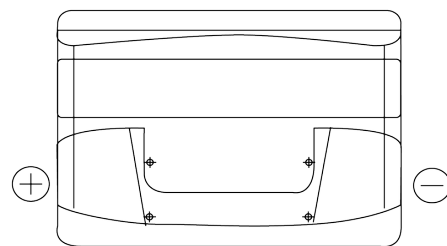

**Product overview**

Batteries for Cars

**Plus CB741**

Part number	CB741
Technology	Flooded
EAN/GTIN	3661024014564
Voltage	12 V
Capacity	74 Ah
CCA	680 A
Length	278 mm
Width	175 mm
Height	190 mm
Box size	L03
Polarity	ETN 1
Terminal Type	EN taper post
Hold Down	B13
Weights (subject of variation)	16.60 kg

**Polarity**

**Terminal Type**

Positive Terminal

Negative Terminal

**Hold Down**

Design, features and specifications are subject to change without notice. We disclaim any representation or warranty, express or implied, concerning the data or recommendations, and in no event shall be liable for any loss or damage claimed to have arisen as a result. Some products may not be available in your local market.