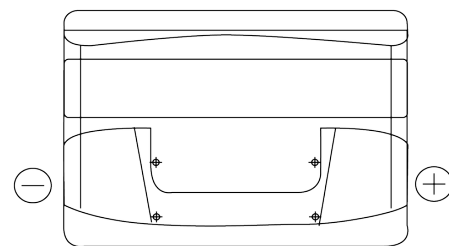

Product overview

Batteries for Cars

Technica TB740

Part number	TB740
Technology	Flooded
EAN/GTIN	3661024054553
Voltage	12 V
Capacity	74 Ah
CCA	680 A
Length	278 mm
Width	175 mm
Height	190 mm
Box size	L03
Polarity	ETN 0
Terminal Type	EN taper post
Hold Down	B13
Weights (subject of variation)	16.60 kg

Polarity

Terminal Type

Positive Terminal

Negative Terminal

Hold Down

Design, features and specifications are subject to change without notice. We disclaim any representation or warranty, express or implied, concerning the data or recommendations, and in no event shall be liable for any loss or damage claimed to have arisen as a result. Some products may not be available in your local market.