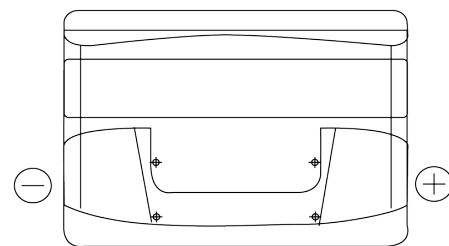

Product overview

Batteries for Cars

Formula FB740

Part number	FB740
Technology	Flooded
EAN/GTIN	3661024044554
Voltage	12 V
Capacity	74 Ah
CCA	680 A
Length	278 mm
Width	175 mm
Height	190 mm
Box size	L03
Polarity	ETN 0
Terminal Type	EN taper post
Hold Down	B13
Weights (subject of variation)	16.60 kg

Polarity

Terminal Type

Positive Terminal

Negative Terminal

Hold Down

Design, features and specifications are subject to change without notice. We disclaim any representation or warranty, express or implied, concerning the data or recommendations, and in no event shall be liable for any loss or damage claimed to have arisen as a result. Some products may not be available in your local market.