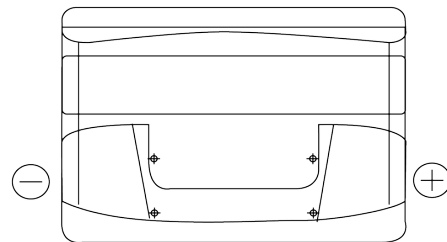

Product overview

Batteries for Cars

Formula FB740

Part number	FB740
Technology	Flooded
EAN/GTIN	3661024044554
Voltage	12 V
Capacity	74 Ah
CCA	680 A
Length	278 mm
Width	175 mm
Height	190 mm
Box size	L03
Polarity	ETN 0
Terminal Type	EN taper post
Hold Down	B13
Weights (subject of variation)	16.60 kg

Polarity

Terminal Type

Positive Terminal

Negative Terminal

Hold Down

Design, features and specifications are subject to change without notice. We disclaim any representation or warranty, express or implied, concerning the data or recommendations, and in no event shall be liable for any loss or damage claimed to have arisen as a result. Some products may not be available in your local market.