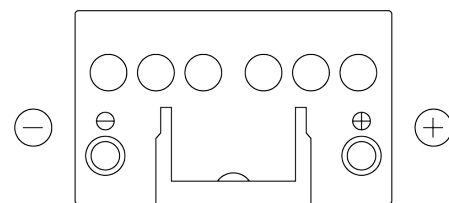

**Product overview**

Batteries for Cars

**Plus CB450**

Part number	CB450
Technology	Flooded
EAN/GTIN	3661024014496
Voltage	12 V
Capacity	45.0 Ah
CCA	330 A
Length	220 mm
Width	135 mm
Height	225 mm
Box size	E02
Polarity	ETN 0
Terminal Type	EN taper post
Hold Down	B1
Weights (subject of variation)	12.50 kg

**Polarity**

**Terminal Type**

Positive Terminal

Negative Terminal

**Hold Down**

Design, features and specifications are subject to change without notice. We disclaim any representation or warranty, express or implied, concerning the data or recommendations, and in no event shall be liable for any loss or damage claimed to have arisen as a result. Some products may not be available in your local market.