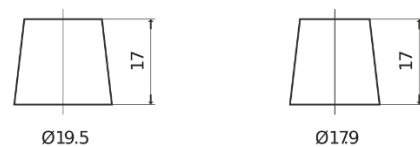

**Product overview**

Batteries for Cars

**Plus CB450**

Part number	CB450
Technology	Flooded
EAN/GTIN	3661024014496
Voltage	12 V
Capacity	45.0 Ah
CCA	330 A
Length	220 mm
Width	135 mm
Height	225 mm
Box size	E02
Polarity	ETN 0
Terminal Type	EN taper post
Hold Down	B1
Weights (subject of variation)	12.50 kg

**Polarity**

**Terminal Type**

Positive Terminal

Negative Terminal

**Hold Down**

Design, features and specifications are subject to change without notice. We disclaim any representation or warranty, express or implied, concerning the data or recommendations, and in no event shall be liable for any loss or damage claimed to have arisen as a result. Some products may not be available in your local market.