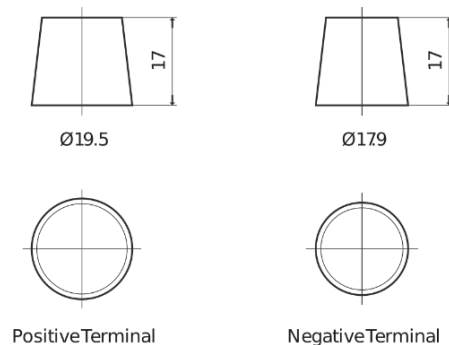

Terminal Type

Hold Down

Design, features and specifications are subject to change without notice. We disclaim any representation or warranty, express or implied, concerning the data or recommendations, and in no event shall be liable for any loss or damage claimed to have arisen as a result. Some products may not be available in your local market.