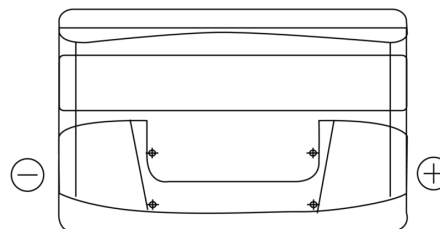

Product overview

Batteries for Cars

Superline SB852

Part number	SB852
Technology	Flooded
EAN/GTIN	3661024064668
Voltage	12 V
Capacity	85.0 Ah
CCA	760 A
Length	353 mm
Width	175 mm
Height	175 mm
Box size	LB5
Polarity	ETN 0
Terminal Type	EN taper post
Hold Down	B13
Weights (subject of variation)	19.40 kg

Polarity

Terminal Type

Positive Terminal

Negative Terminal

Hold Down

Design, features and specifications are subject to change without notice. We disclaim any representation or warranty, express or implied, concerning the data or recommendations, and in no event shall be liable for any loss or damage claimed to have arisen as a result. Some products may not be available in your local market.