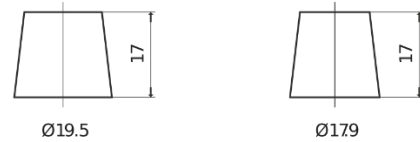

**Product overview**

Batteries for Cars

**Excell EB740**

Part number	EB740
Technology	Flooded
EAN/GTIN	3661024034555
Voltage	12 V
Capacity	74 Ah
CCA	680 A
Length	278 mm
Width	175 mm
Height	190 mm
Box size	L03
Polarity	ETN 0
Terminal Type	EN taper post
Hold Down	B13
Weights (subject of variation)	16.60 kg

**Polarity**

**Terminal Type**

Positive Terminal

Negative Terminal

**Hold Down**

Design, features and specifications are subject to change without notice. We disclaim any representation or warranty, express or implied, concerning the data or recommendations, and in no event shall be liable for any loss or damage claimed to have arisen as a result. Some products may not be available in your local market.