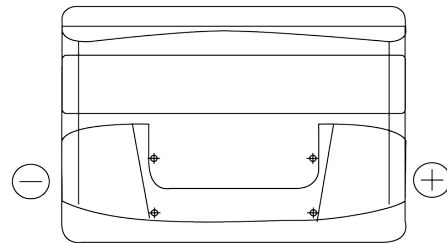

**Product overview**

Batteries for Cars

**Excell EB740**

Part number	EB740
Technology	Flooded
EAN/GTIN	3661024034555
Voltage	12 V
Capacity	74 Ah
CCA	680 A
Length	278 mm
Width	175 mm
Height	190 mm
Box size	L03
Polarity	ETN 0
Terminal Type	EN taper post
Hold Down	B13
Weights (subject of variation)	16.60 kg

**Polarity**

**Terminal Type**

Positive Terminal

Negative Terminal

**Hold Down**

Design, features and specifications are subject to change without notice. We disclaim any representation or warranty, express or implied, concerning the data or recommendations, and in no event shall be liable for any loss or damage claimed to have arisen as a result. Some products may not be available in your local market.