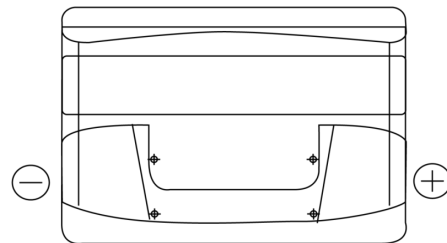

Product overview

Batteries for Cars

Superline SB802

Part number	SB802
Technology	Flooded
EAN/GTIN	3661024064651
Voltage	12 V
Capacity	80.0 Ah
CCA	700 A
Length	315 mm
Width	175 mm
Height	175 mm
Box size	LB4
Polarity	ETN 0
Terminal Type	EN taper post
Hold Down	B13
Weights (subject of variation)	17.80 kg

Polarity

Terminal Type

Positive Terminal

Negative Terminal

Hold Down

Design, features and specifications are subject to change without notice. We disclaim any representation or warranty, express or implied, concerning the data or recommendations, and in no event shall be liable for any loss or damage claimed to have arisen as a result. Some products may not be available in your local market.