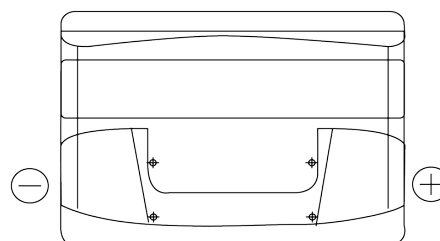

Product overview

Batteries for Cars

Plus CB740

Part number	CB740
Technology	Flooded
EAN/GTIN	3661024014557
Voltage	12 V
Capacity	74 Ah
CCA	680 A
Length	278 mm
Width	175 mm
Height	190 mm
Box size	L03
Polarity	ETN 0
Terminal Type	EN taper post
Hold Down	B13
Weights (subject of variation)	16.60 kg

Polarity

Terminal Type

Positive Terminal

Negative Terminal

Hold Down

Design, features and specifications are subject to change without notice. We disclaim any representation or warranty, express or implied, concerning the data or recommendations, and in no event shall be liable for any loss or damage claimed to have arisen as a result. Some products may not be available in your local market.