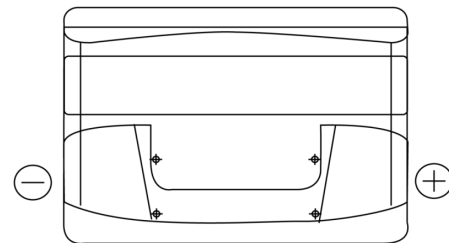

Product overview

Batteries for Cars

Superline SB740

Part number	SB740
Technology	Flooded
EAN/GTIN	3661024064552
Voltage	12 V
Capacity	74.0 Ah
CCA	680 A
Length	278 mm
Width	175 mm
Height	190 mm
Box size	L03
Polarity	ETN 0
Terminal Type	EN taper post
Hold Down	B13
Weights (subject of variation)	16.60 kg

Polarity

Terminal Type

Positive Terminal Negative Terminal

Hold Down

Design, features and specifications are subject to change without notice. We disclaim any representation or warranty, express or implied, concerning the data or recommendations, and in no event shall be liable for any loss or damage claimed to have arisen as a result. Some products may not be available in your local market.