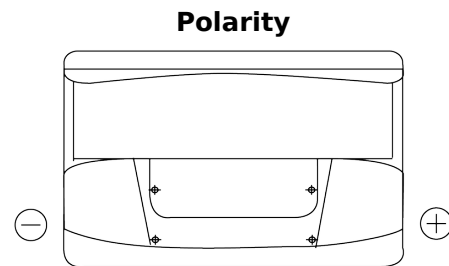

**Product overview**

Batteries for Marine and Leisure

**Start EN750**

Part number	EN750
Technology	Flooded
EAN/GTIN	3661024036085
Voltage	12 V
Capacity	74 Ah
CCA	680 A
MCA	750
Length	278 mm
Width	175 mm
Height	190 mm
Box size	L03
Polarity	ETN 0
Terminal Type	EN taper post
Hold Down	B13
Weights (subject of variation)	16.60 kg