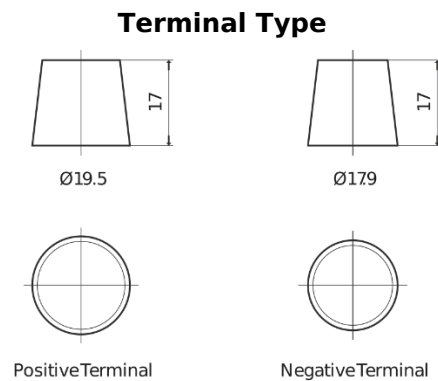

**Product overview**

Batteries for Marine and Leisure

**Start EN750**

Part number	EN750
Technology	Flooded
EAN/GTIN	3661024036085
Voltage	12 V
Capacity	74 Ah
CCA	680 A
MCA	750
Length	278 mm
Width	175 mm
Height	190 mm
Box size	L03
Polarity	ETN 0
Terminal Type	EN taper post
Hold Down	B13
Weights (subject of variation)	16.60 kg