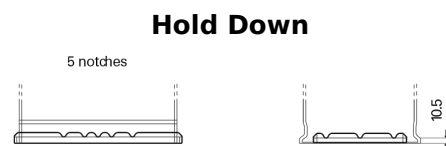

**Product overview**

Batteries for Marine and Leisure

**Start EN750**

Part number	EN750
Technology	Flooded
EAN/GTIN	3661024036085
Voltage	12 V
Capacity	74 Ah
CCA	680 A
MCA	750
Length	278 mm
Width	175 mm
Height	190 mm
Box size	L03
Polarity	ETN 0
Terminal Type	EN taper post
Hold Down	B13
Weights (subject of variation)	16.60 kg