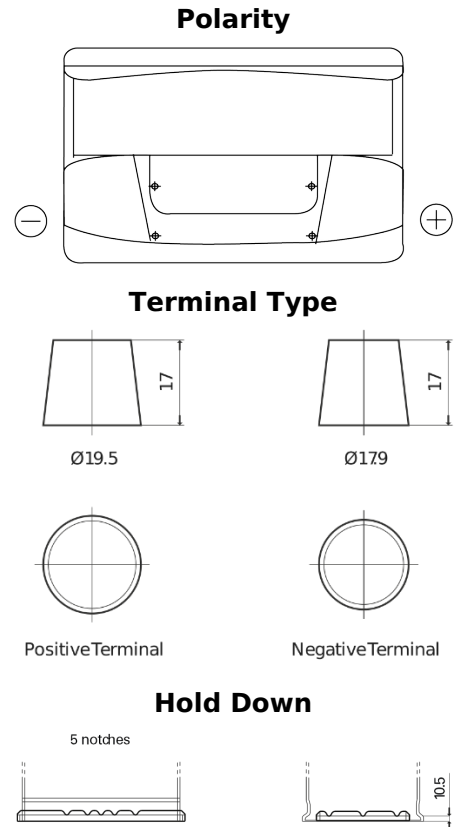

Product overview

Batteries for Marine and Leisure

Start EN750

Part number	EN750
Technology	Flooded
EAN/GTIN	3661024036085
Voltage	12 V
Capacity	74 Ah
CCA	680 A
MCA	750
Length	278 mm
Width	175 mm
Height	190 mm
Box size	L03
Polarity	ETN 0
Terminal Type	EN taper post
Hold Down	B13
Weights (subject of variation)	16.60 kg