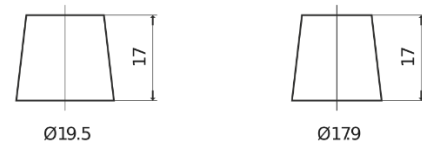

Terminal Type

Positive Terminal

Negative Terminal