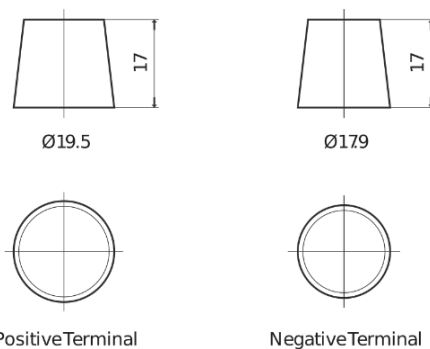

Terminal Type

Hold Down

Design, features and specifications are subject to change without notice. We disclaim any representation or warranty, express or implied, concerning the data or recommendations, and in no event shall be liable for any loss or damage claimed to have arisen as a result. Some products may not be available in your local market.