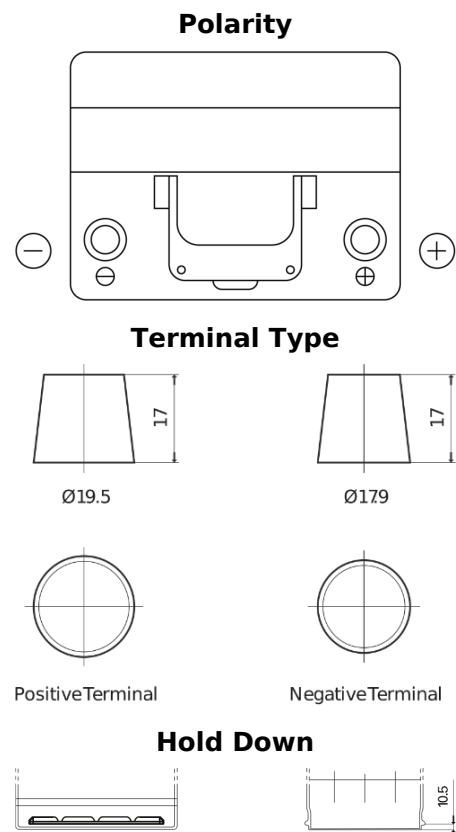

Product overview

Batteries for Cars

Superline SB604

| | |
|--------------------------------|---------------|
| Part number | SB604 |
| Technology | Flooded |
| EAN/GTIN | 3661024064415 |
| Voltage | 12 V |
| Capacity | 60.0 Ah |
| CCA | 480 A |
| Length | 230 mm |
| Width | 173 mm |
| Height | 222 mm |
| Box size | D23 |
| Polarity | ETN 0 |
| Terminal Type | EN taper post |
| Hold Down | Korean B1 |
| Weights (subject of variation) | 14.60 kg |