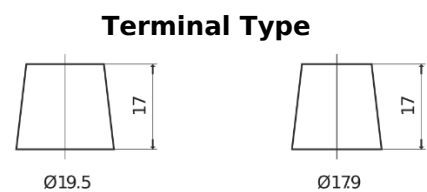

Product overview

Batteries for Marine and Leisure

Equipment ET550

Part number	ET550
Technology	Flooded
EAN/GTIN	3661024036344
Voltage	12 V
Capacity	80 Ah
Watt hour	550 Wh
Length	278 mm
Width	175 mm
Height	190 mm
Box size	L03
Polarity	ETN 0
Terminal Type	EN taper post
Hold Down	B13
Weights (subject of variation)	20.70 kg