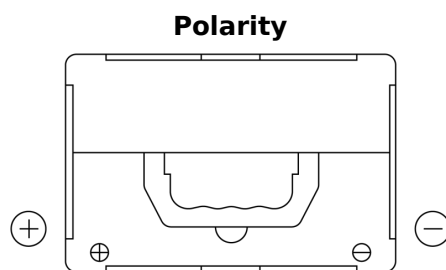

Product overview

Batteries for Cars

Superline SB558

Part number	SB558
Technology	Flooded
EAN/GTIN	3661024066556
Voltage	12 V
Capacity	55.0 Ah
CCA	620 A
Length	230 mm
Width	180 mm
Height	186 mm
Box size	G75
Polarity	ETN 1
Terminal Type	SAE S 3/8" side Terminal
Hold Down	B7
Weights (subject of variation)	14.20 kg