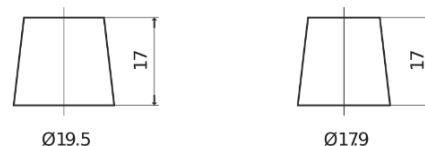

Product overview

Batteries for Cars

Superline SB455

Part number	SB455
Technology	Flooded
EAN/GTIN	3661024064385
Voltage	12 V
Capacity	45.0 Ah
CCA	330 A
Length	237 mm
Width	127 mm
Height	227 mm
Box size	B24
Polarity	ETN 1
Terminal Type	EN taper post
Hold Down	B0
Weights (subject of variation)	11.40 kg

Polarity

Terminal Type

Positive Terminal

Negative Terminal

Hold Down

Design, features and specifications are subject to change without notice. We disclaim any representation or warranty, express or implied, concerning the data or recommendations, and in no event shall be liable for any loss or damage claimed to have arisen as a result. Some products may not be available in your local market.